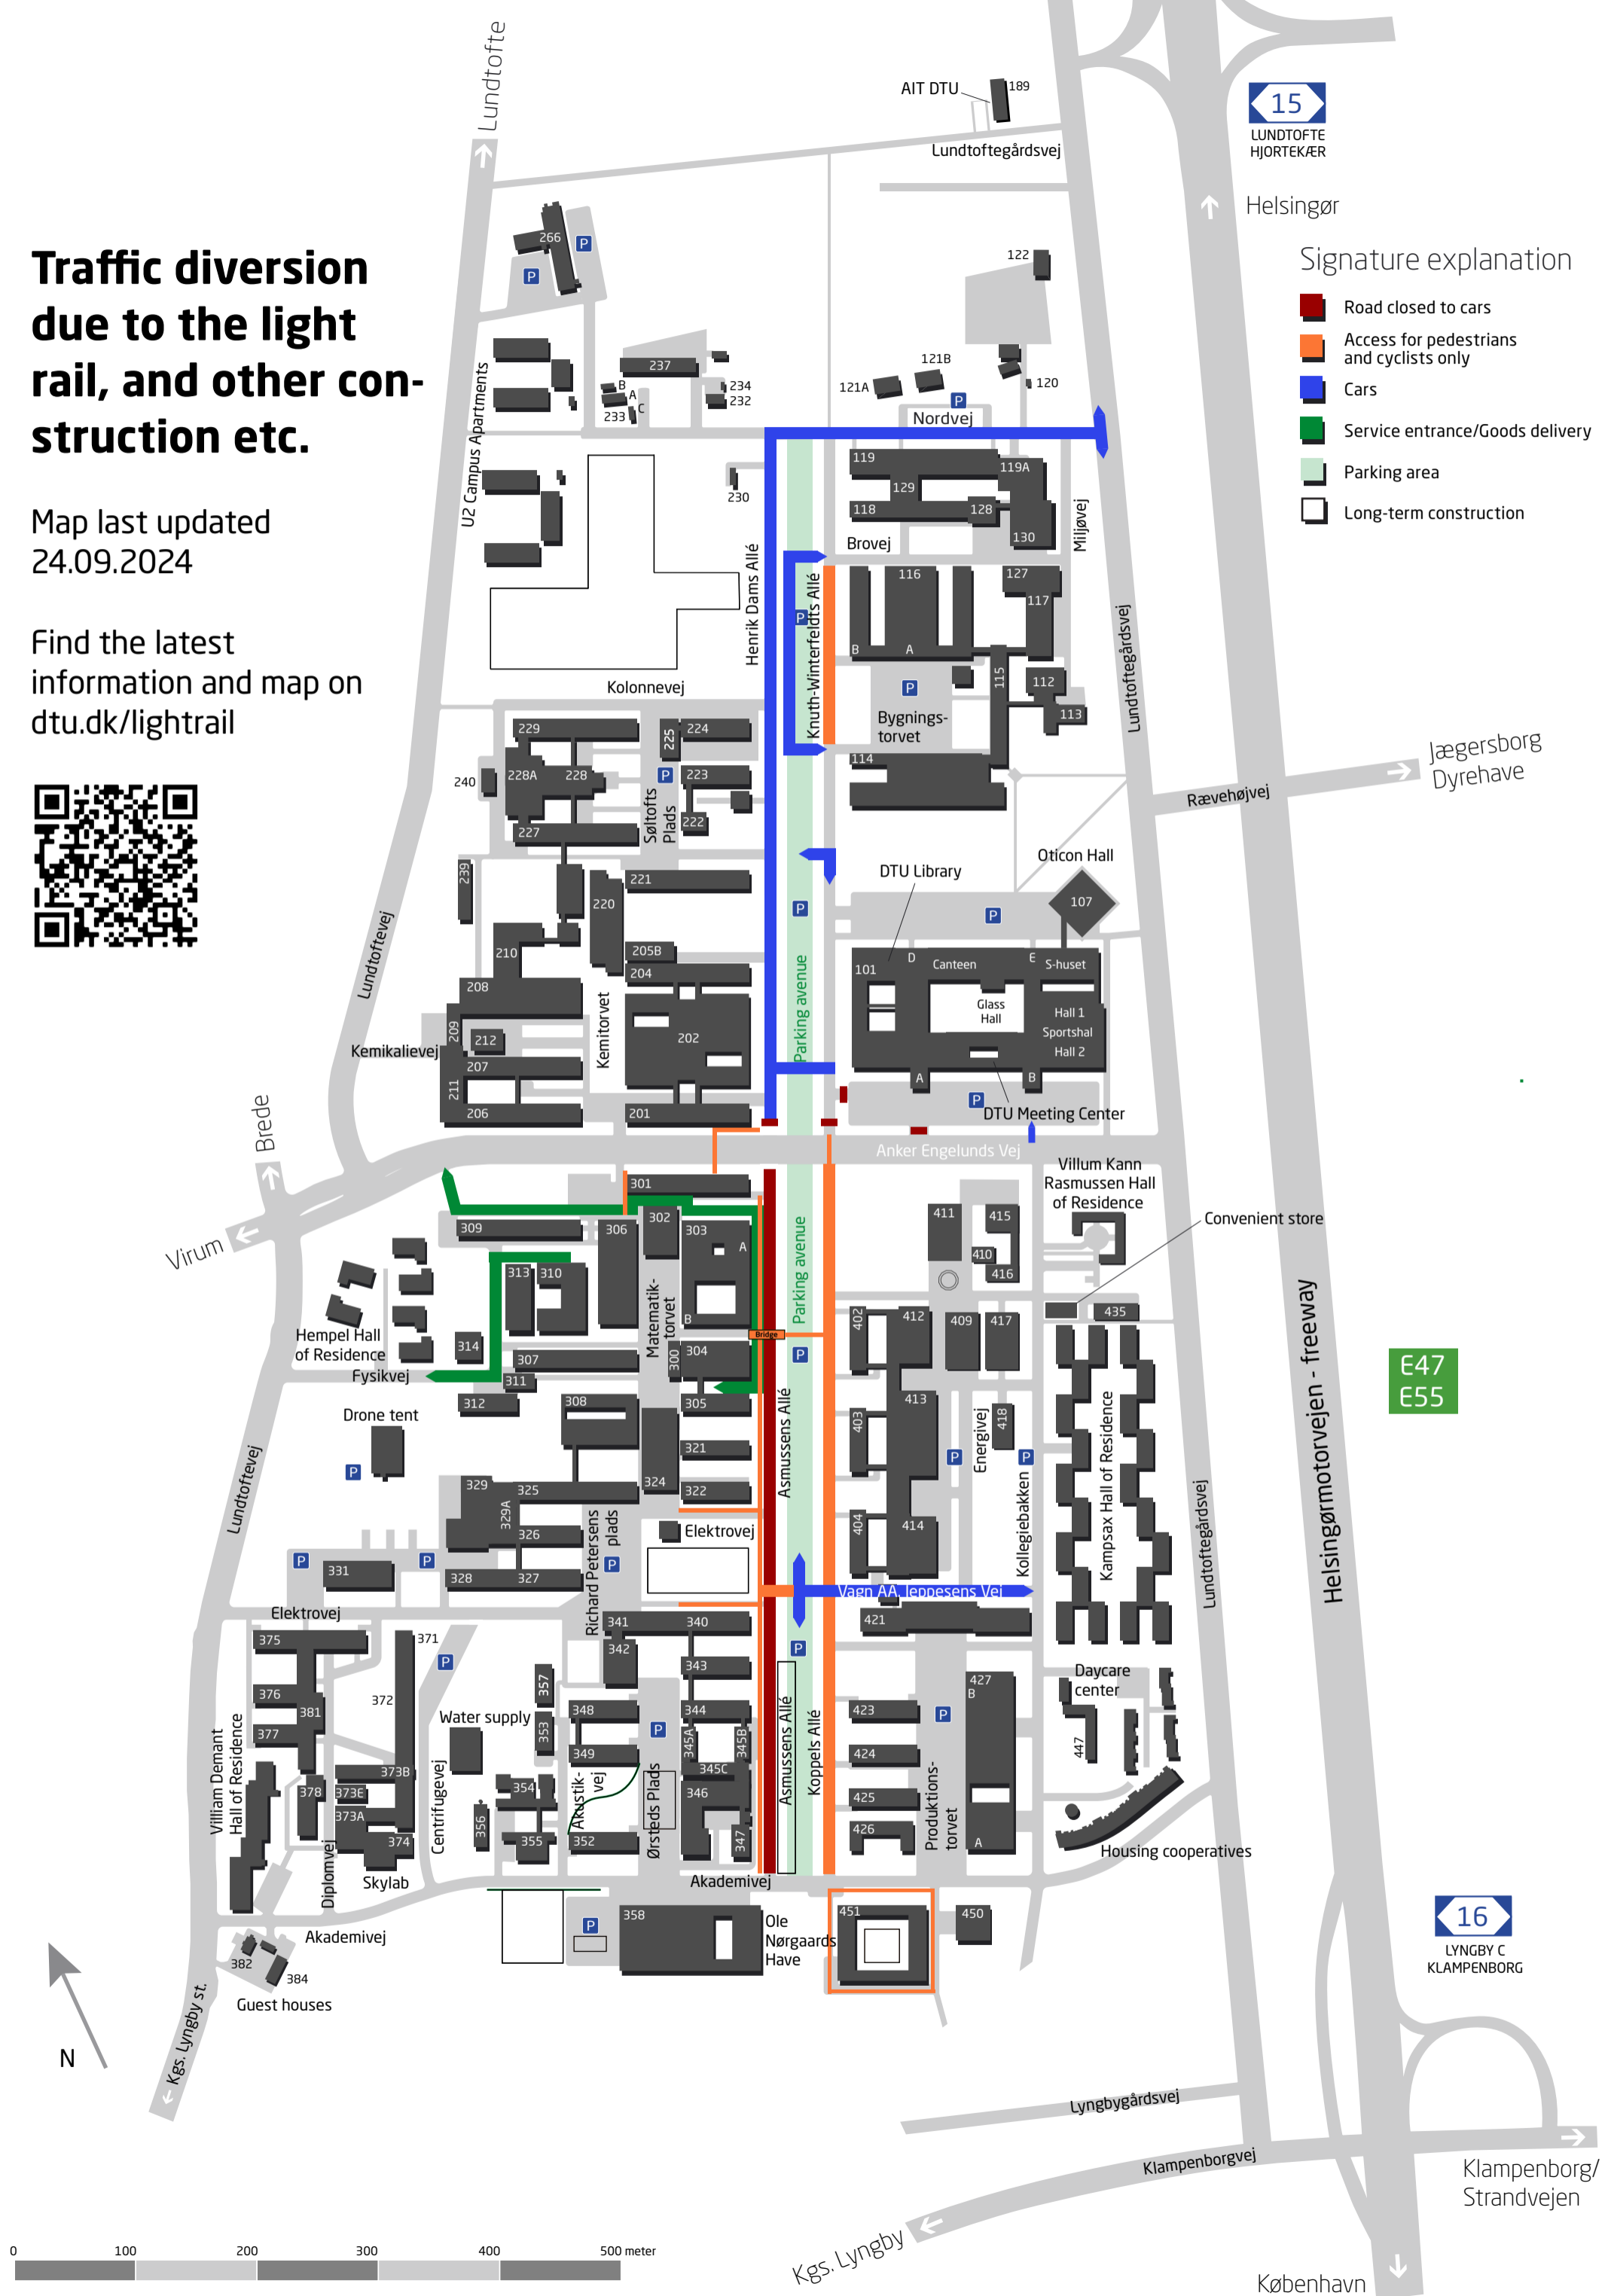

Traffic diversion due to the light rail, and other construction etc.

Map last updated 24.09.2024

Find the latest information and map on dtu.dk/lightrail

Signature explanation

- Road closed to cars
- Access for pedestrians and cyclists only
- Cars
- Service entrance/Goods delivery
- Parking area
- Long-term construction

Helsingør

Klampenborg/ Strandvejen

København