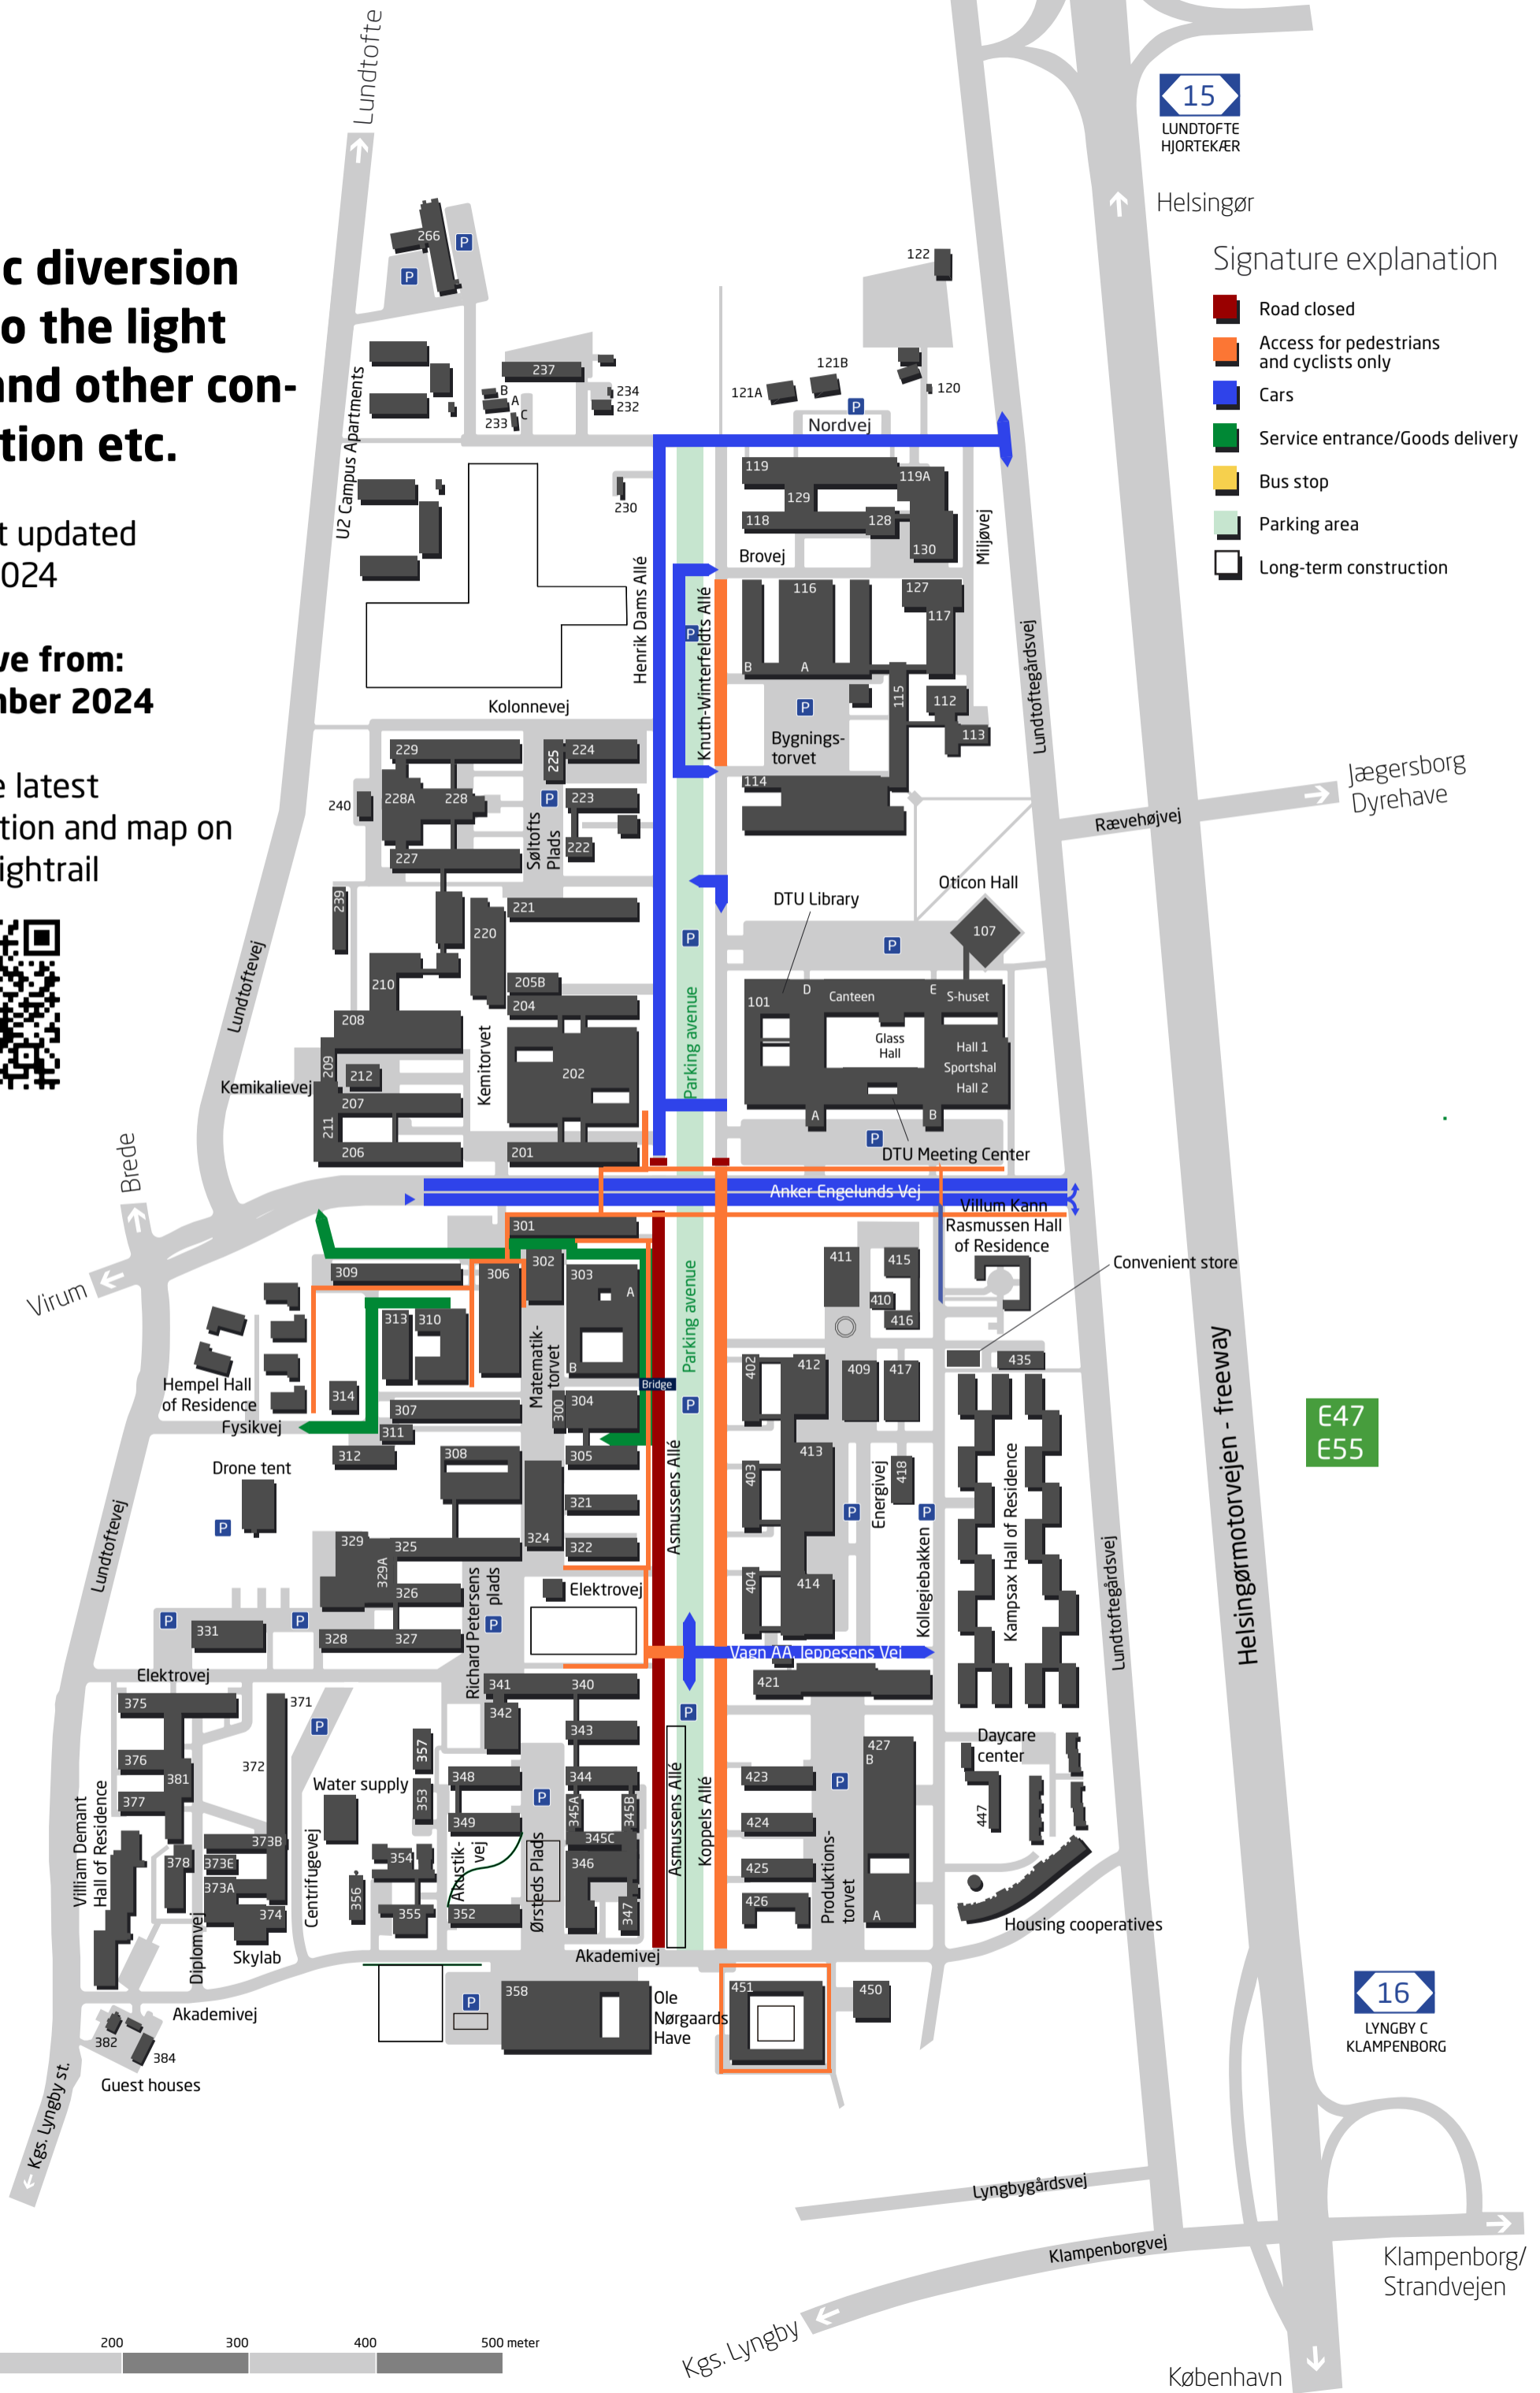

# Traffic diversion due to the light rail, and other construction etc.

Map last updated 04.09.2024

Effective from: September 2024

Find the latest information and map on [dtu.dk/lightrail](https://dtu.dk/lightrail)

Helsingør

## Signature explanation

- Road closed
- Access for pedestrians and cyclists only
- Cars
- Service entrance/Goods delivery
- Bus stop
- Parking area
- Long-term construction

Klampenborg/ Strandvejen

København