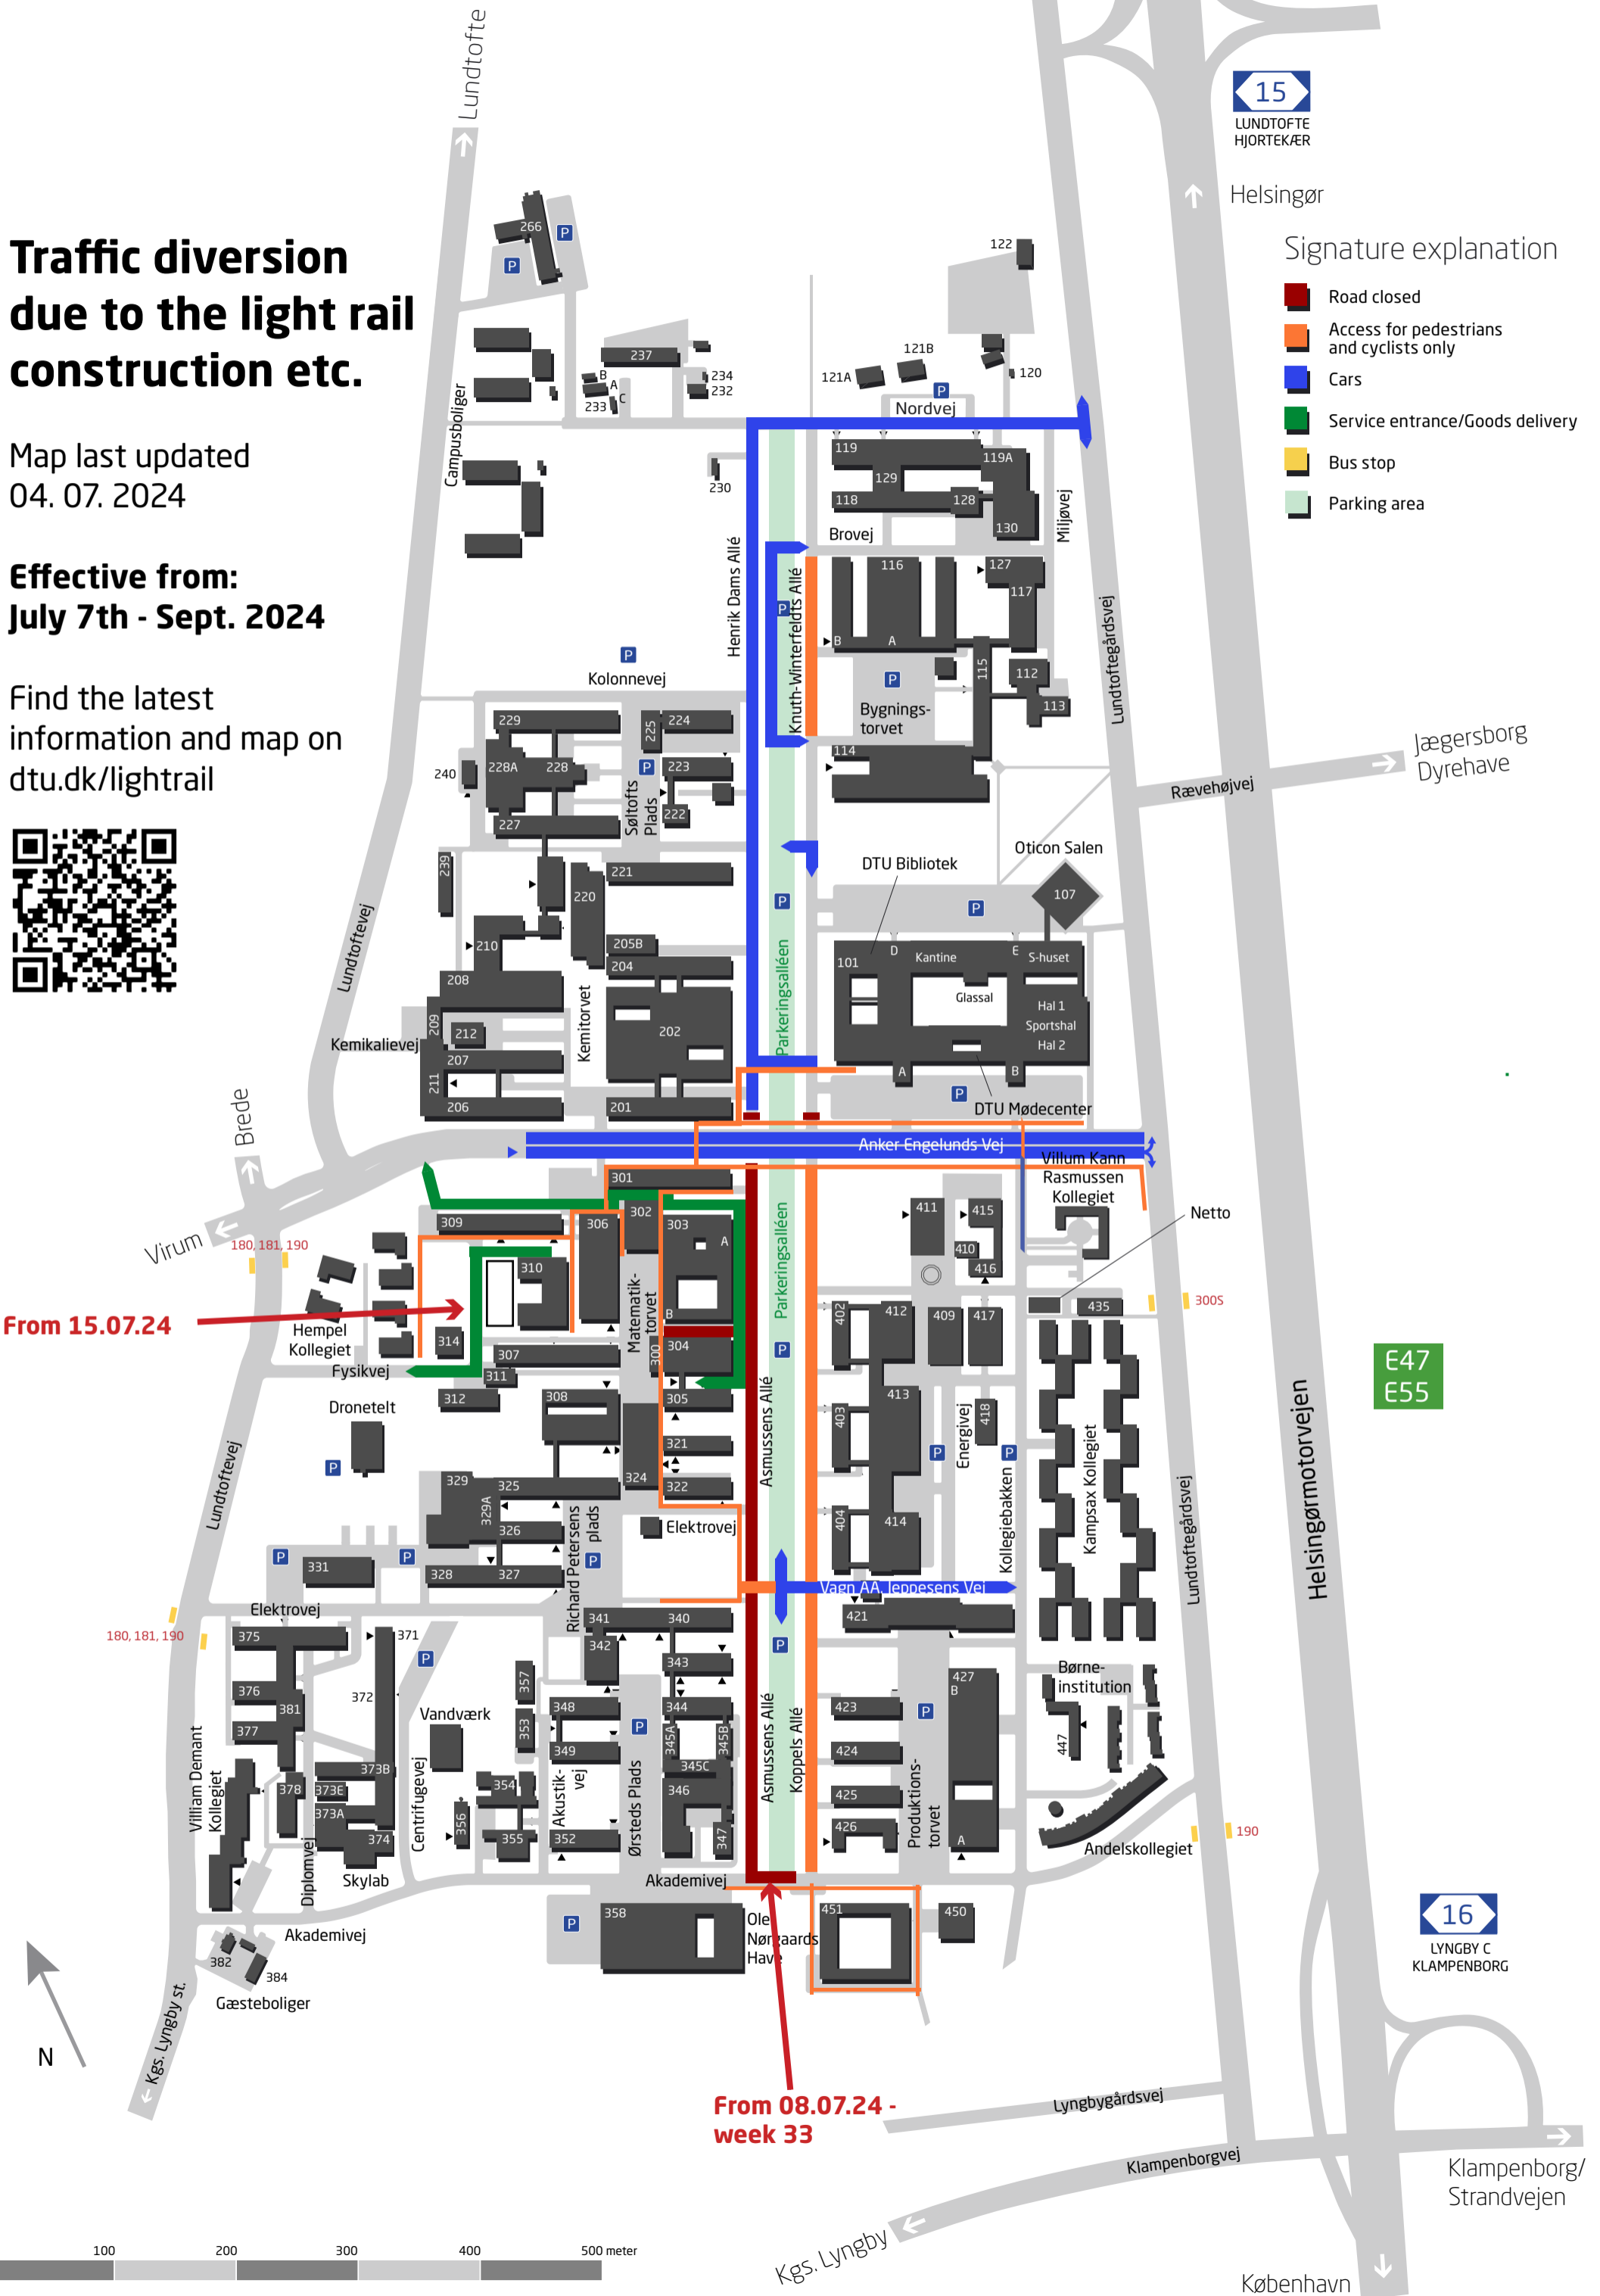

Traffic diversion due to the light rail construction etc.

Map last updated
04. 07. 2024

**Effective from:
July 7th - Sept. 2024**

Find the latest information and map on
dtu.dk/lightrail

Helsingør

Signature explanation

- Road closed
- Access for pedestrians and cyclists only
- Cars
- Service entrance/Goods delivery
- Bus stop
- Parking area

E47
E55